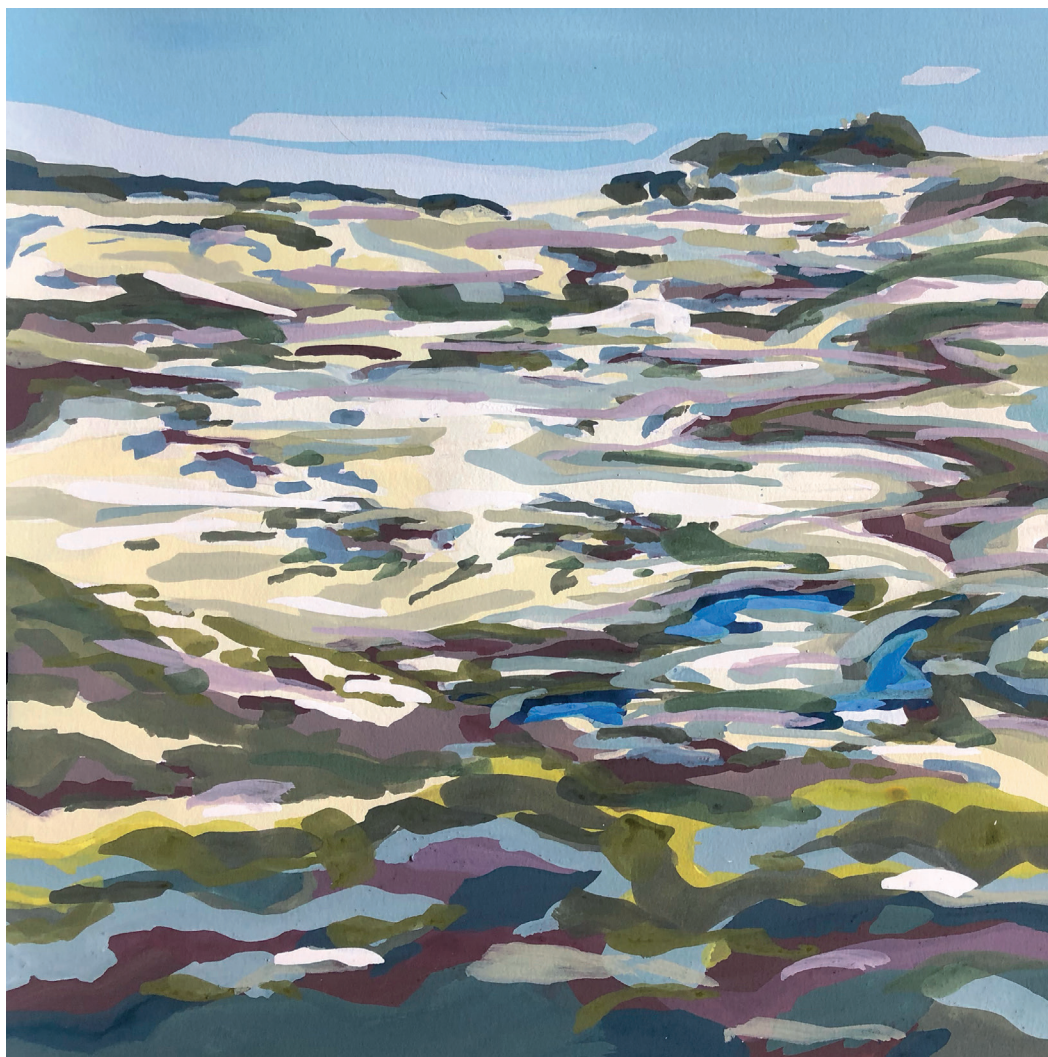

ALISON PERCY

CAPTURED LANDSCAPES

22 May – 2 June 2018

Opening 5–7pm Tues 22 May

Alison Percy, *Along Pretty Valley Track*, detail. Gouache on paper, 50.8 x 61cm. COURTESY: THE ARTIST

Alison Percy's latest series captures the Australian landscape exposed to the elements in a rapidly changing environment. Layering intuitive fluid linework, she responds to the Victorian Kiewa Valley, the nearby Alpine regions and across the Bogong High Plains.